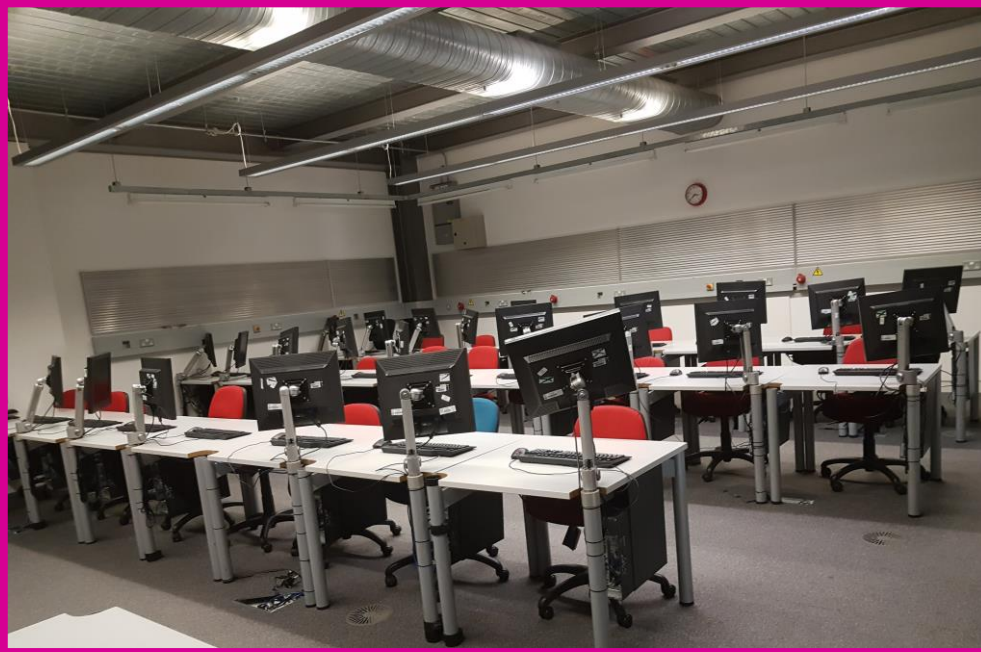

Large Classroom @ CEME

Large Classroom at CEME Campus

- ~850 sq ft (~79m²) [16-30 students]
- Newly refurbished
- Interactive White Boards
- On-site parking
- Options to furnish as necessary
- Inclusive Energy Bills and Building Insurance
- On-site café and communal kitchen
- Fully Serviced Reception
- Full on-site IT support available
- Gigabit Connectivity Available
- 24/7 Security
- Next to the A13 and just 10 minutes from the M25