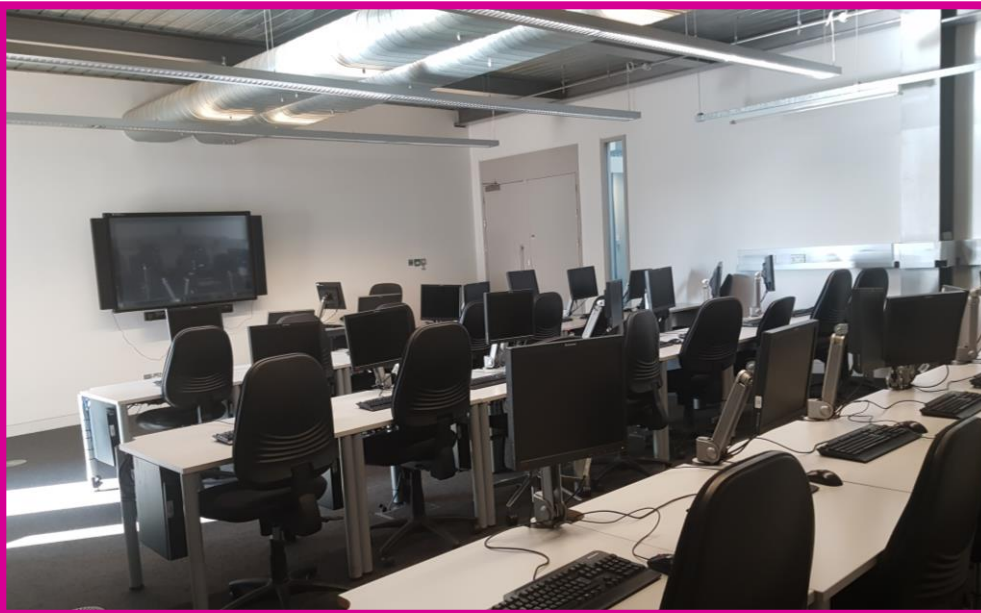

Large Classroom @ CEME

Large Classroom at CEME Campus

- ~850 sq ft (~79m²) [16-30 students]
- Newly refurbished
- Interactive White Boards
- On-site parking
- Options to furnish as necessary
- Inclusive Energy Bills and Building Insurance
- On-site café and communal kitchen
- Fully Serviced Reception
- Full on-site IT support available
- Gigabit Connectivity Available
- 24/7 Security
- Next to the A13 and just 10 minutes from the M25