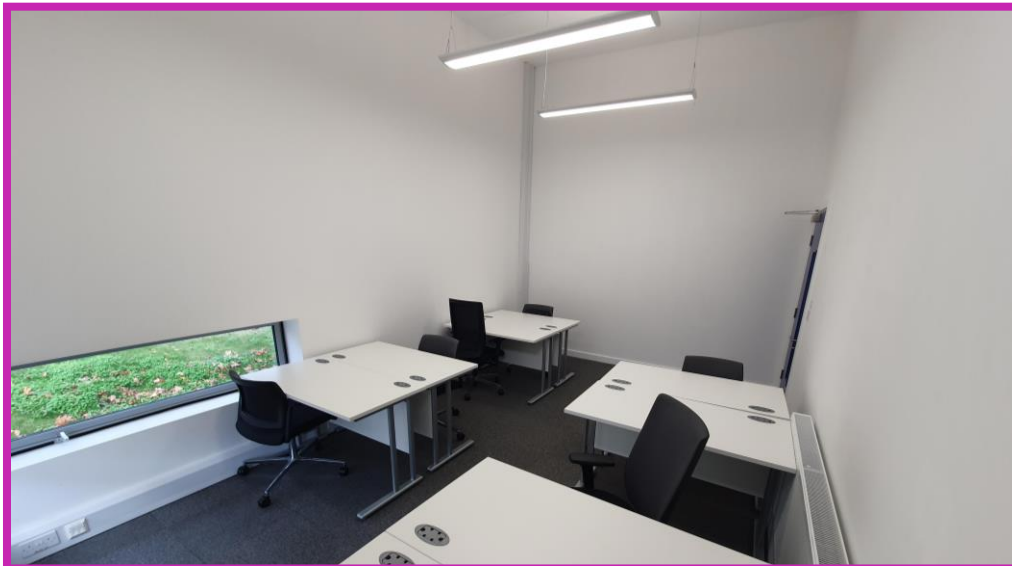

Small Studio @ CEME Campus

Fully Serviced Office

Small Studio space in CEME Innovation Centre and CEME Launchpad

- ~200 sq ft (20m²) [5-8 person]
- Newly refurbished
- Parking Included
- Flexible licence (30 days notice)
- Inclusive Energy Bills and Building Insurance
- On-site café and communal kitchen
- Fully Serviced Reception
- Full on-site IT support available
- Gigabit Connectivity Available
- 24/7 Security
- Next to the A13 and just 10 minutes from the M25