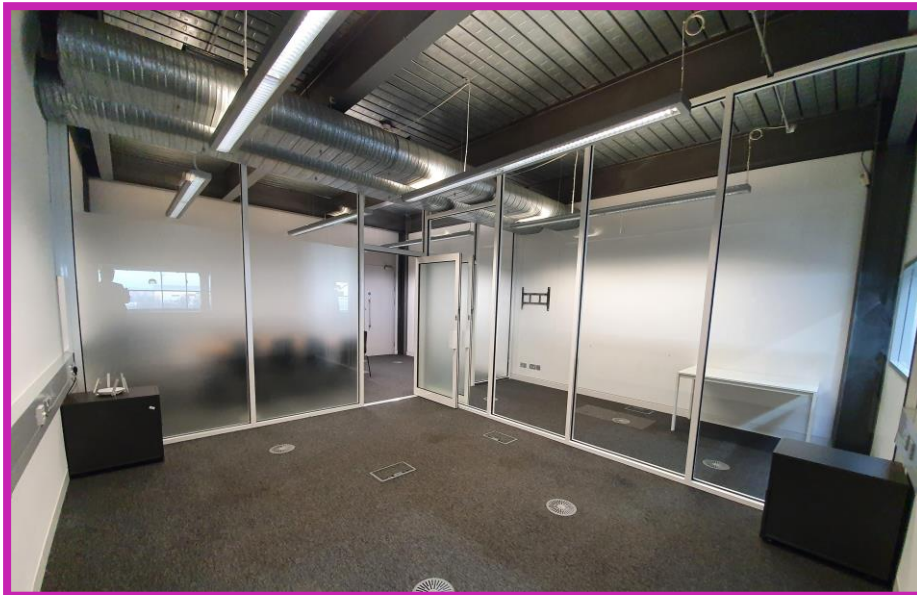

### Unit 209 (Executive Office Space)

- 568 sq ft (53m<sup>2</sup>) [10-14 person]
- Beautiful view over CEME Lake
- Newly refurbished
- Inclusive Bills
- Inclusive Business Rates
- Air Conditioning
- On-site restaurant and kitchen
- Fully Serviced Reception
- LED Lights
- Full on-site IT support available
- Gigabit Connectivity available
- 24/7 Security